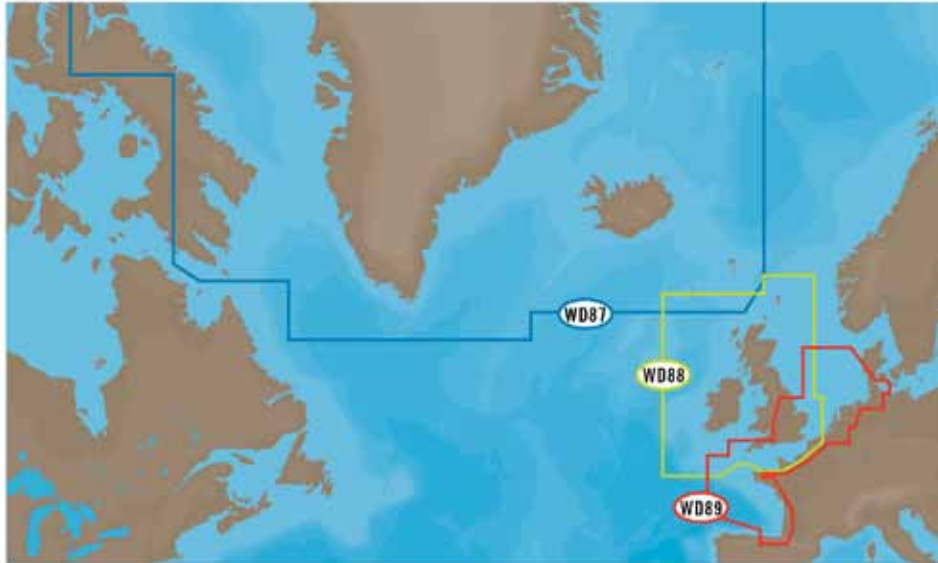

Mediterranean and Black Sea

Local

- LD01** EM-0014 Corsica East
- LD02** EM-0052 Civitavecchia to Acciaroni
- LD03** EM-0013 Sardinia North, Costa Smeralda
- LD04** EM-0053 Punta Lirosa to Isole Eolie
- LD07** EM-0107 Malta
- LD08** EM-0012 Sardinia South
- LD09** EM-0080 Northern Tunisia
- LD10** EM-0067 Balearic Islands
- LD11** EM-0072 Gulf of Lion
- LD0389** EW-0135 Portugal Coasts
- LD14** EW-0146 Galicia
- LD33** EM-0073 France Mediterranean East
- LD034** EM-0015 Corsica West
- LD035** EM-0051 Monaco to La Spezia
- LD036** EM-0059 Marina Di Carrara to M.Na Di Tarquinia
- LD037** EM-0060 Roccella Ionica to Bari
- LD038** EM-0061 Bari to Ravenna
- LD0719** EM-0123 Barcelona
- LD0220** EM-0124 Valencia
- LD0221** EM-0125 Alicante
- LD0222** EM-0126 Gibraltar
- LD0224** EW-0147 Gijon
- LD0225** EM-0048 Sicily

Atlantic European Coasts

Wide

WD87	EN-D405	Greenland and Iceland	WD89	EW-D227	North-West European Coasts
WD88	EW-D226	UK, Ireland and the Channel	LD15	EW-D012	Rochefort to Santander
LD16	EW-D011	Belle Ile to Bordeaux	LD17	EW-D310	Pointe De Trevignon to Nantes
LD18	EW-D309	L'aberwrac'h to Concarneau	LD19	EW-D308	Cap Frehel to L'aberwrac'h
LD20	EW-D017	Falmouth to Lundy Island	LD21	EW-D050	Dartmouth to Southampton
LD22	EW-D029	Waterford Harbour to Mizen Head	LD23	EW-D030	Mizen Head to Limerick
LD24	EW-D143	River Shannon	LD25	EW-D021	Cardigan Bay
LD26	EW-D020	Bristol to Milford Haven	LD27	EW-D037	Bridlington Bay to Cromer
LD28	EW-D038	Dover Strait to Great Yarmouth	LD29	EW-D039	Thames and Medway
LD30	EW-D040	English Channel Eastern	LD31	EW-D306	Barfleur to Dunkerque
LD32	EW-D307	Cherbourg to Cap Frehel	LD70	EW-D028	Strangford Lough to Saltee
LD71	EW-D031	Kilkee Bay to Benwee Head	LD72	EW-D032	Benwee Head to Culdaff Bay
LD73	EW-D033	Strangford Lough to Lough Foyle			